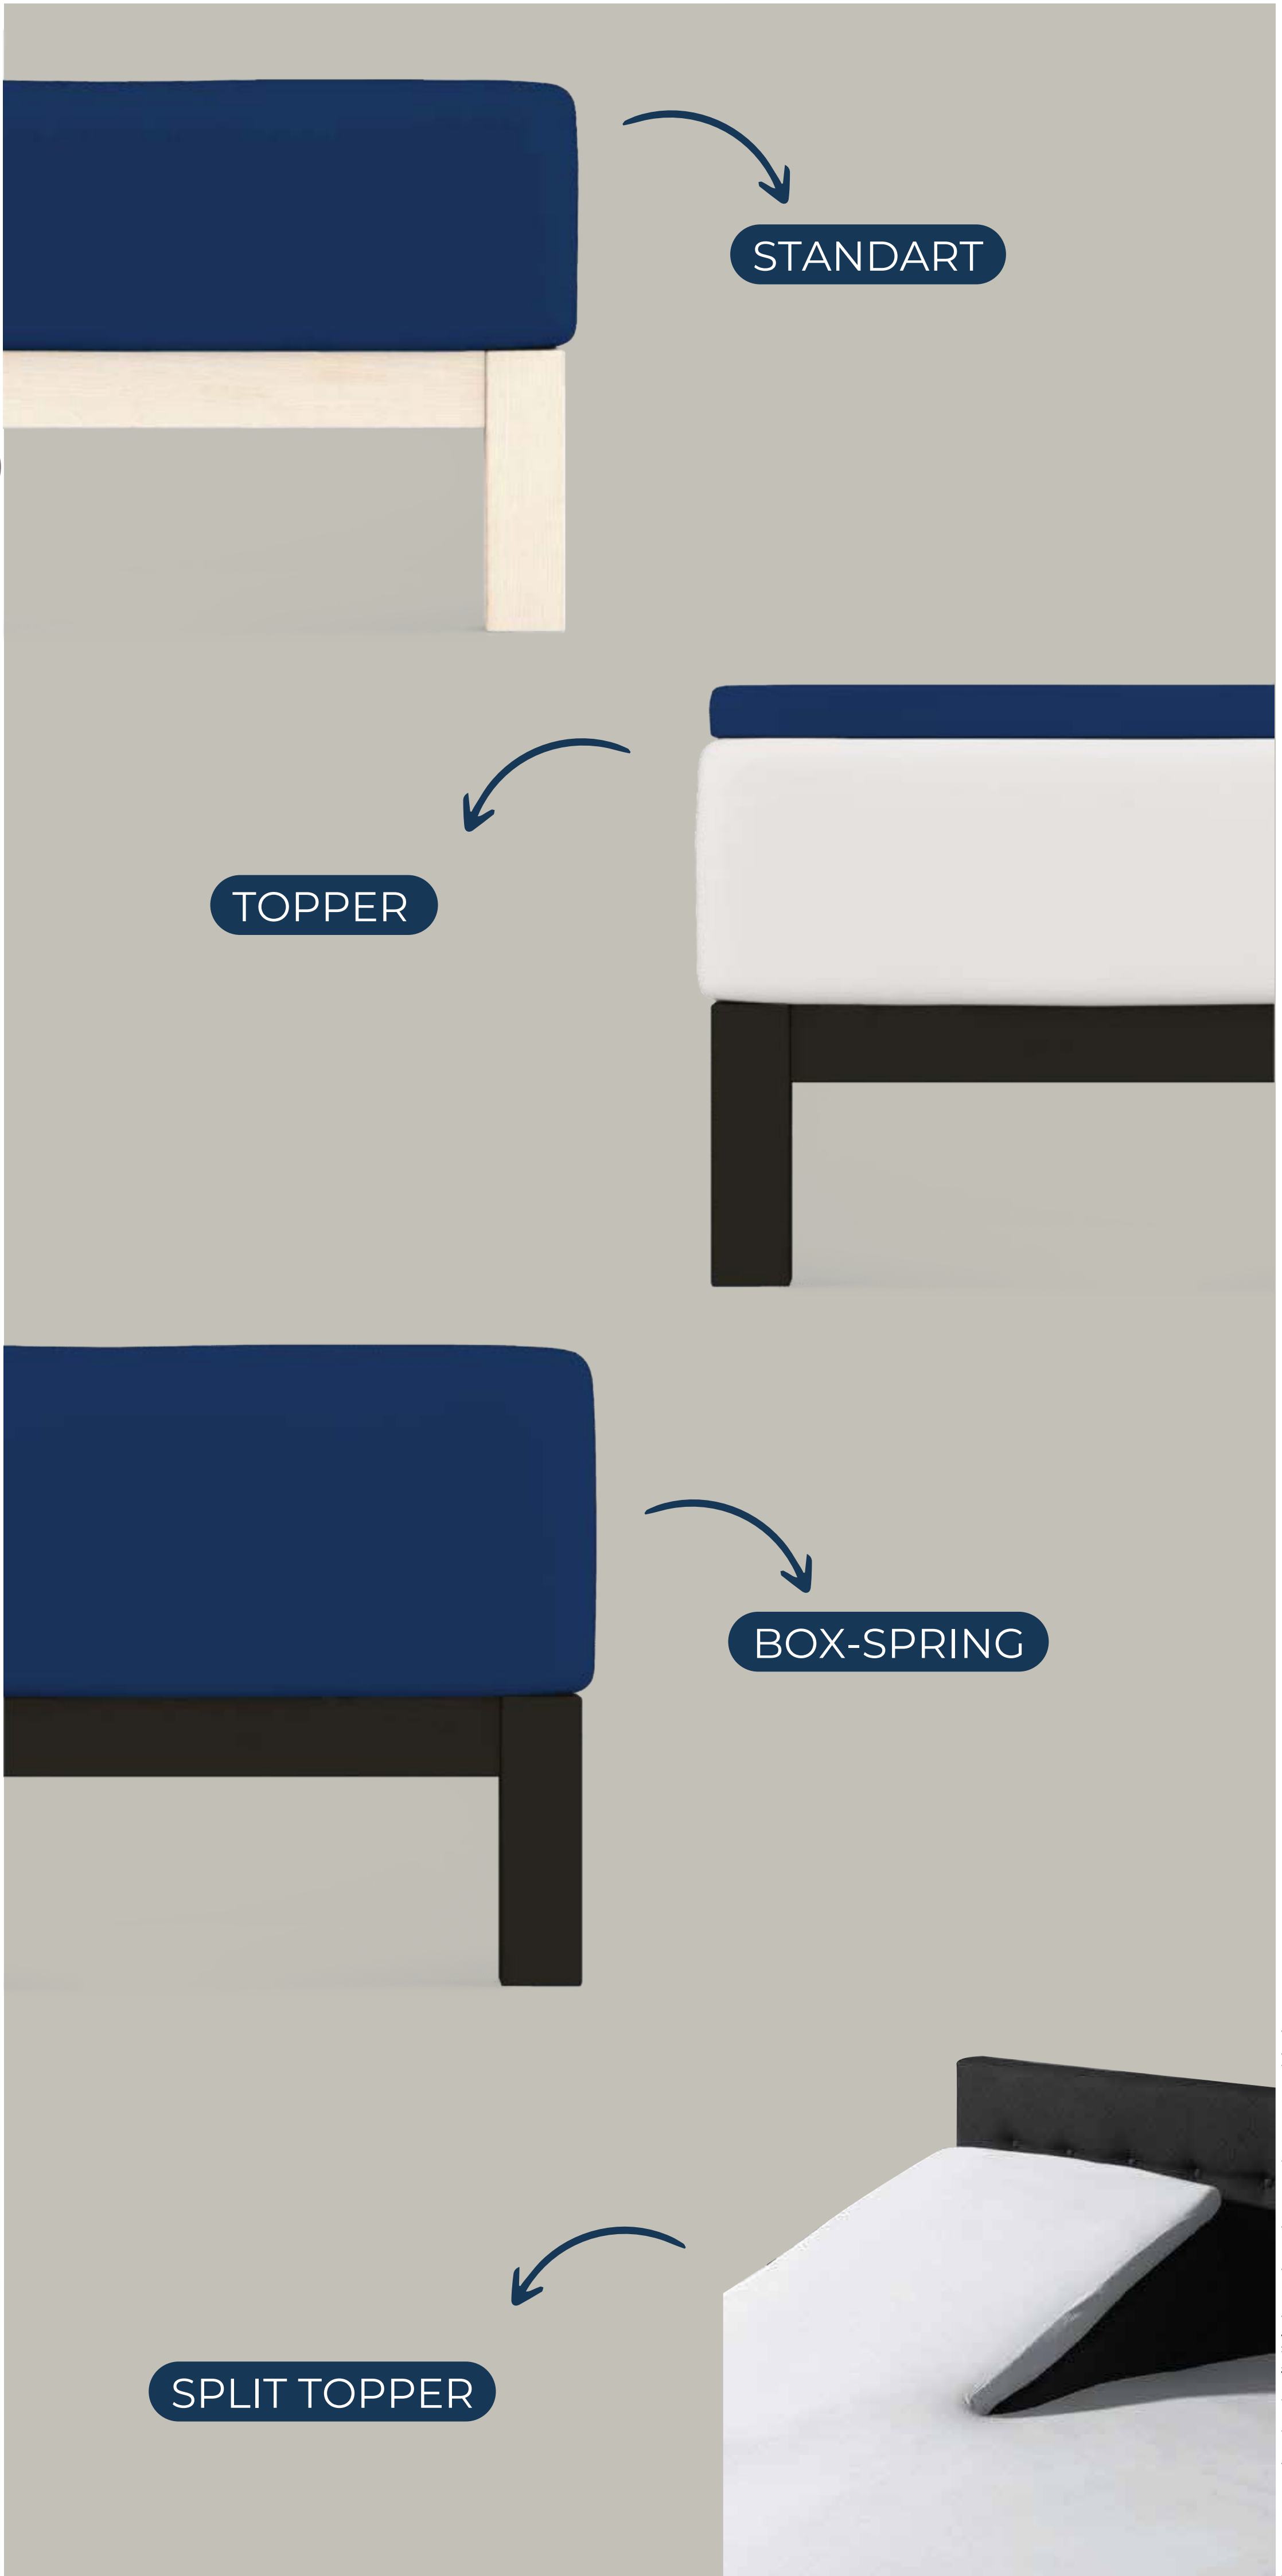

FITTED SHEET

*Custom production is eligible based on the requirements with the MOQ.