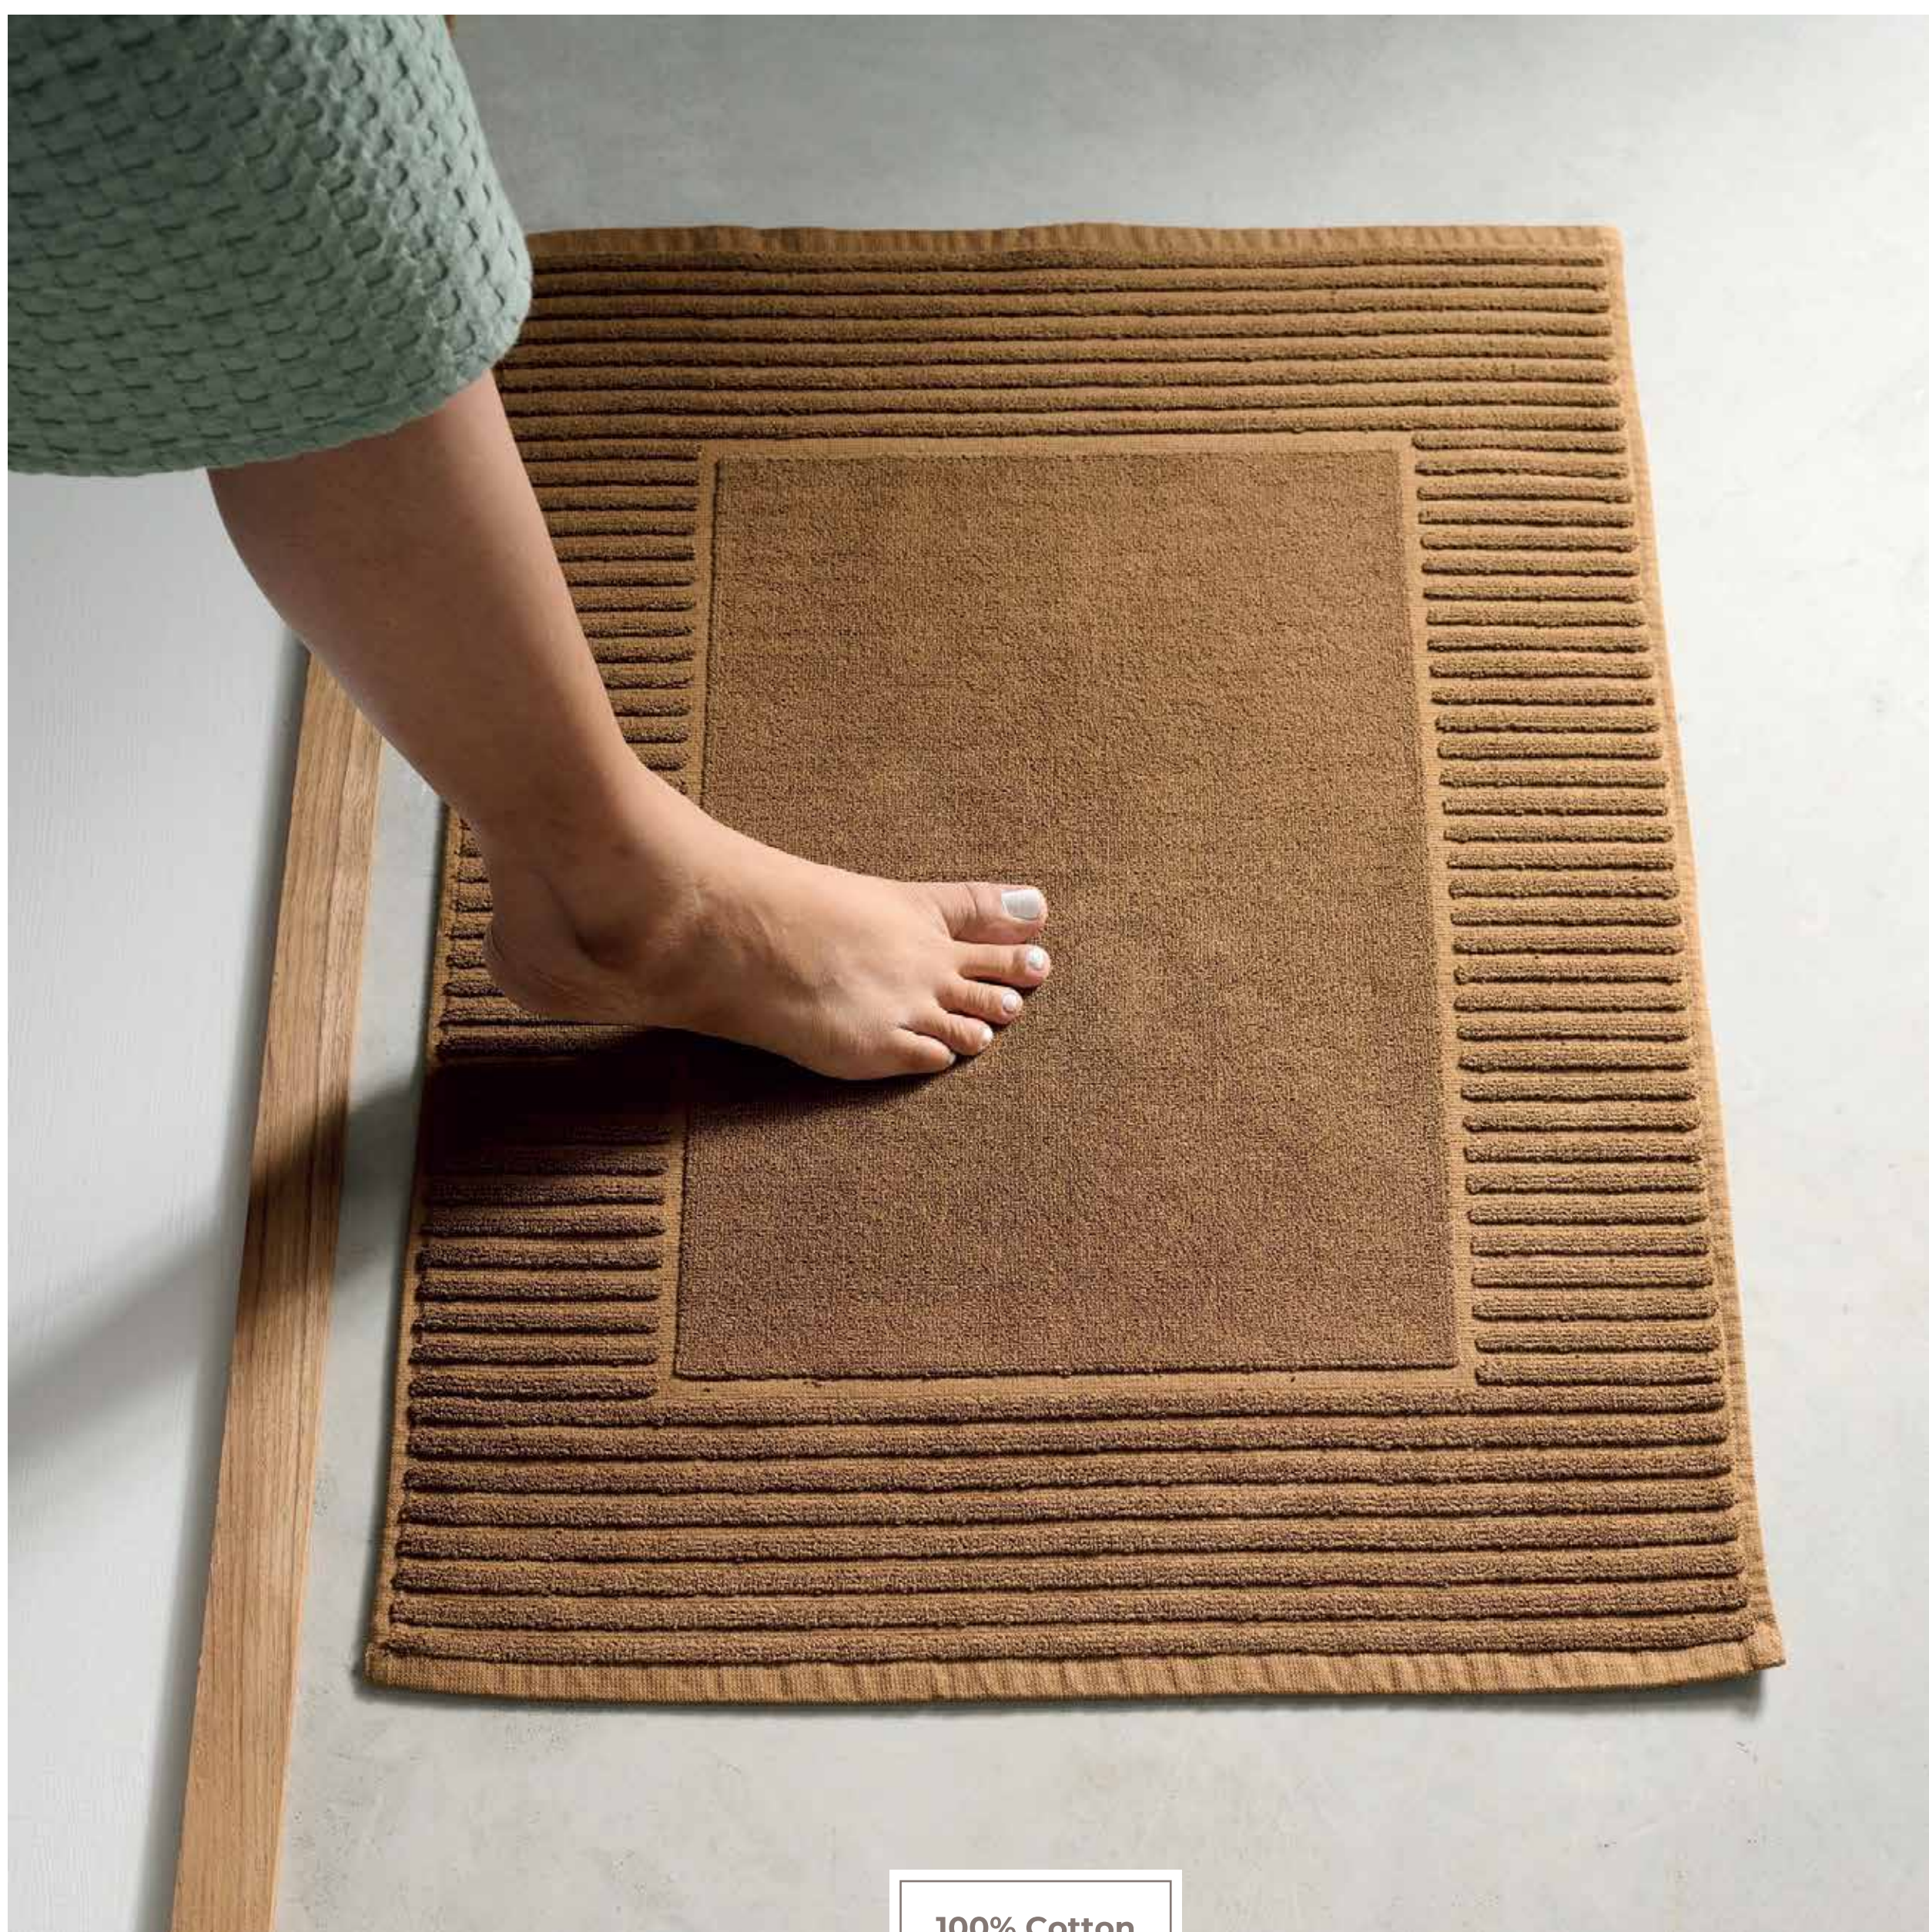

BATHMAT

100% Cotton